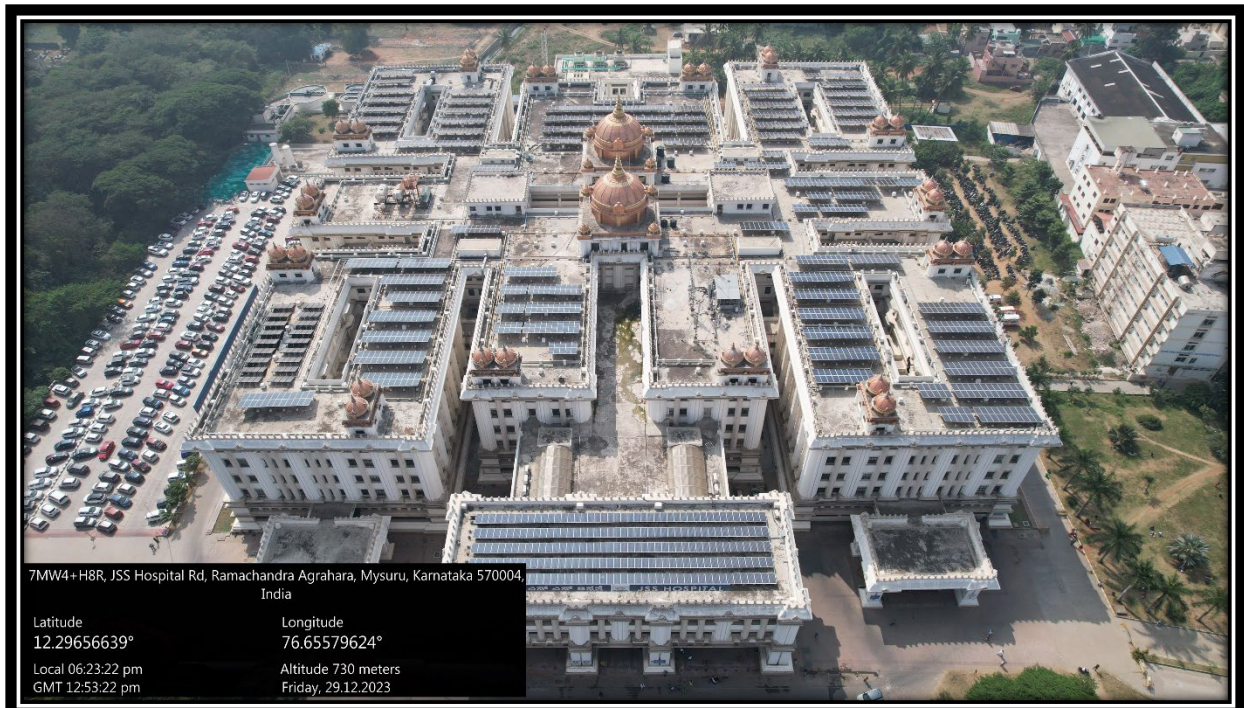

7.1.2

Geotagged Photos of facilities for alternate sources of energy and energy conservation measures

Solar Energy/ Solar Lights	2
Biogas Plant	5
Wheeling to the grid	6
Sensor Based Energy Conservation	9
Use of LED bulbs/Power efficient equipment	11

REGISTRAR

JSS Academy of Higher Education & Research

Sri Shivarathreeshwara Nagara

Mysuru-570015, Karnataka, India

Solar Energy/ Solar Lights

Rooftop Solar panel – JSS Medical College, JSS AHER, Mysuru

Rooftop Solar panel – JSS College of Pharmacy, Mysuru

Rooftop Solar panel – JSS Dental College & Hospital, JSS AHER, Mysuru

Rooftop Solar panel – JSS Hospital, JSS AHER, Mysuru

Solar energy powered water heater at hostel block, JSS AHER, Mysuru

Solar energy powered water heater at hostel block, JSS AHER, Mysuru